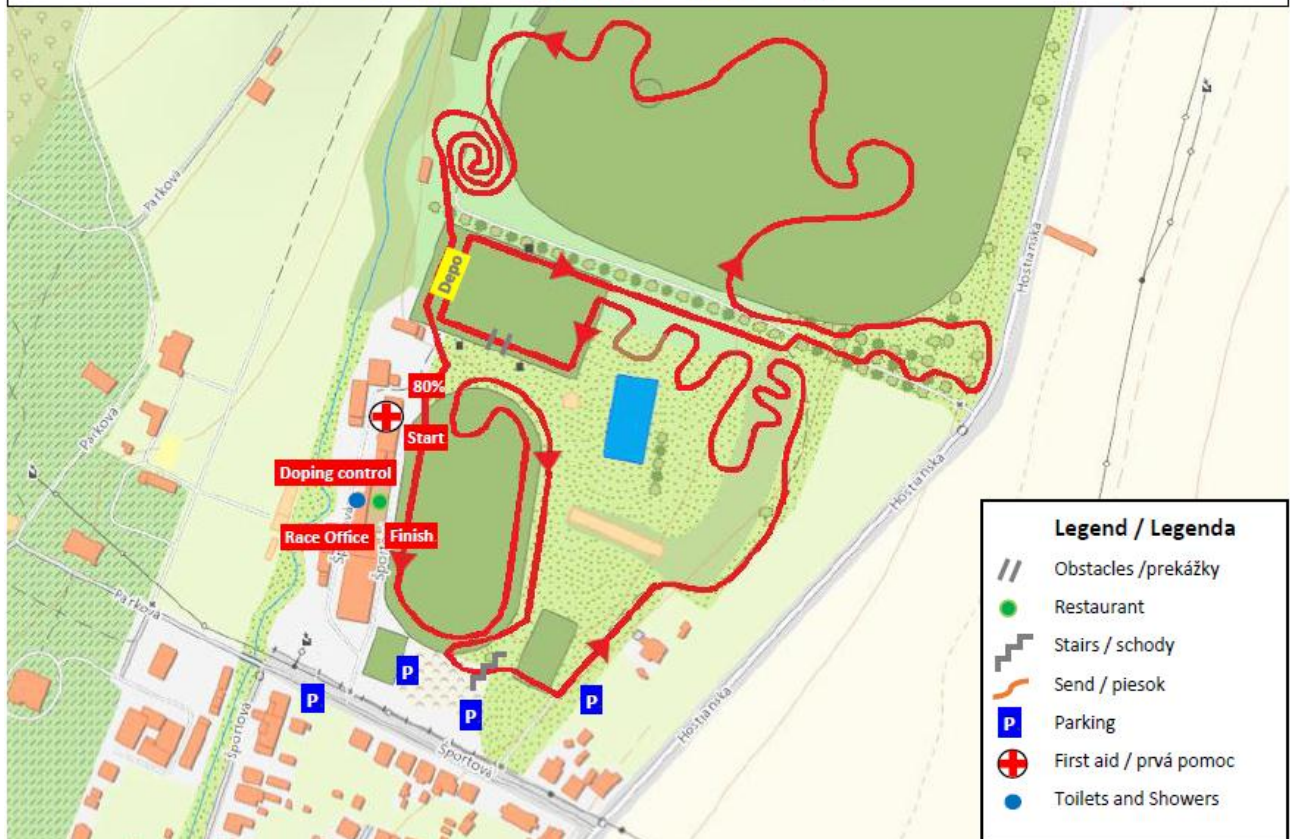

SLOVENSKÝ POHÁR V CYKLOKROSE

Timing	10:00 U13 M & 10:01 U13 W 10:30 U15 M & 10:31 U17 W 11:15 U17 M 11:17 Masters 12:30 Junior M 13:30 Women Elite 14:30 Men Elite
Medals Ceremony	15 minutes after the finish of each UCI category , for morning categories after the ceremony of Men elite
Showers	Building of Sport centre Tatran Topolčianky
Medical assistance	NZP RZP Zlaté Moravce
Antidoping control	Sport centre Tatran Topolčianky, race office building
Regulation	The race runs according to UCI rules, SCU rules and this schedule. In case of breaching these rules the sanctions of UCI will be applied for UCI categories and sanctions of SCU will be applied for other categories. The racers start at their own risk and costs of own club. Organizer does not guarantee against any damage done by racers. Organizer reserves the right for changes of this regulation or right for cancelling the race in case of unexpected event.

Course map:

GRAND PRIX Topolčianky 6. kolo SLOVENSKÉHO POHÁRA v cyklokrose

Mgr. Martin Fraňo
ŠTK CX – SZC

Ľuboš Chren
Race Manager